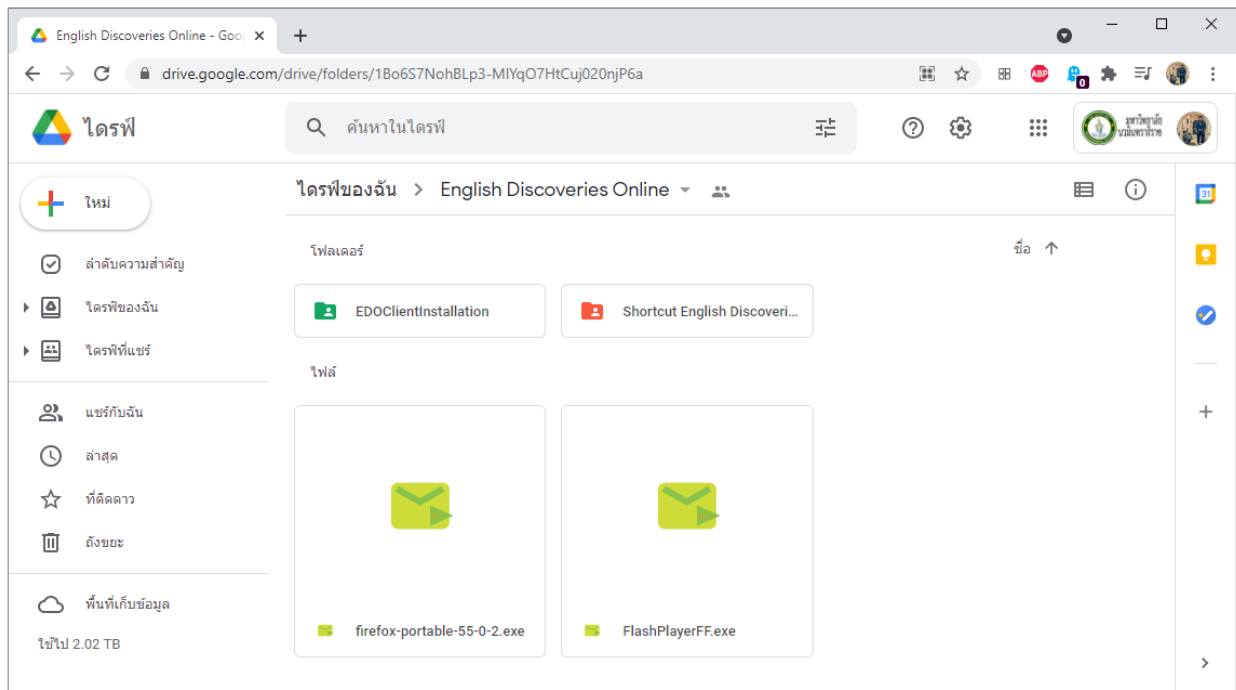

จากภาพให้ Download ดังนี้

1. FILE : **forefox-portable-55-0-2.exe** เป็นไฟล์ติดตั้ง Firefox Portable
2. FILE : **FlashPlayerFF.exe** เป็นไฟล์ติดตั้ง Flash Player สำหรับ Firfox Portable
3. Folder : **Shortcut English Discoveries** ซึ่งเป็น Shortcut เรียกใช้โปรแกรม English Discoveries สำหรับการ

ใช้ระบบ VPN แต่ถ้าทางคณะแพทย์ฯ ใช้ได้โดยเรียก eng.nmu.ac.th