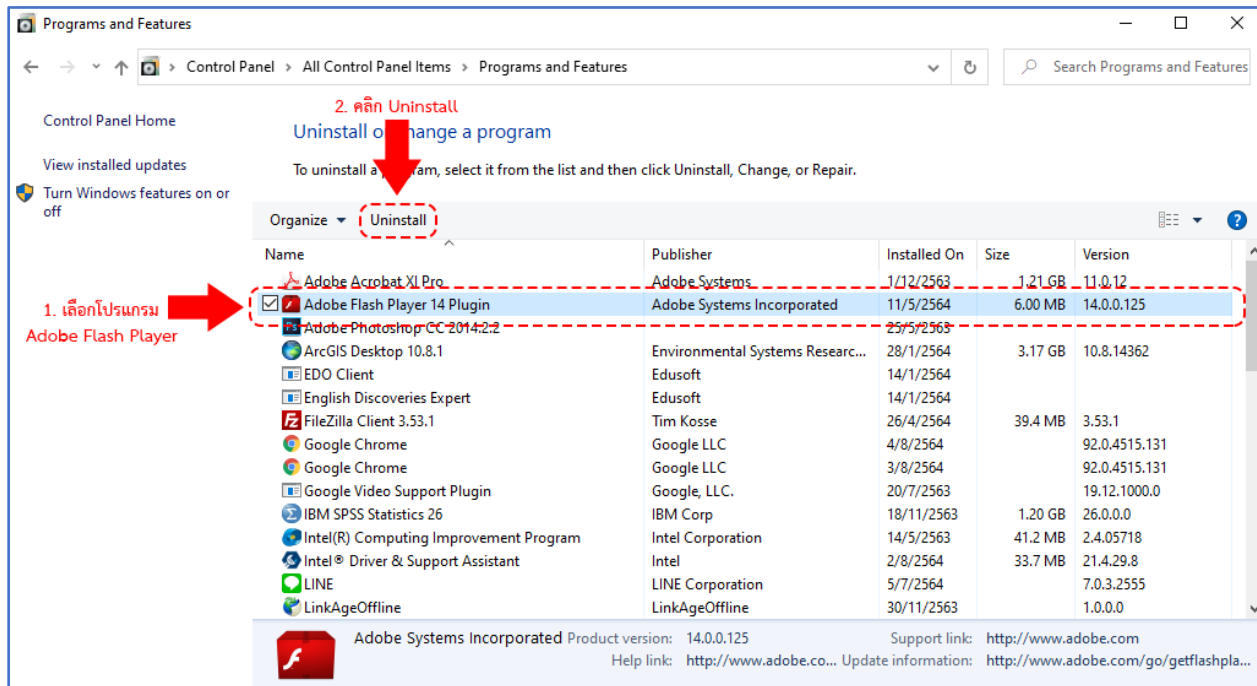

ถ้าไม่มี Adobe Flash Player ที่ติดตั้งไว้ให้ปิด Program and Features แล้วข้ามขั้นตอนไปทำขั้นตอนที่ 4 ต่อไป