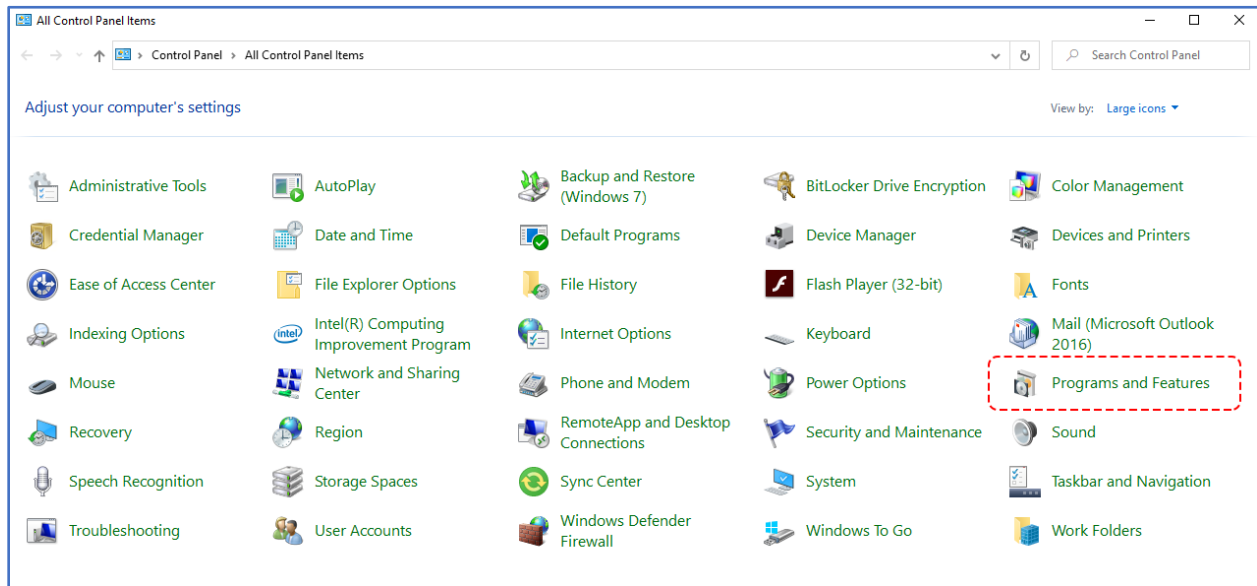

ขั้นตอนที่ 1 ถอนการติดตั้ง Flash Player เดิมที่ติดตั้งในระบบออกก่อน โดยไปที่ **Control Panel** ตามภาพเลือก

Program and Features

ขั้นตอนที่ 2 ทำการถอน Adobe Flash Player เดิมที่ติดตั้งในคอมพิวเตอร์ที่ใช้งานอยู่ ตามขั้นตอนภาพด้านล่าง